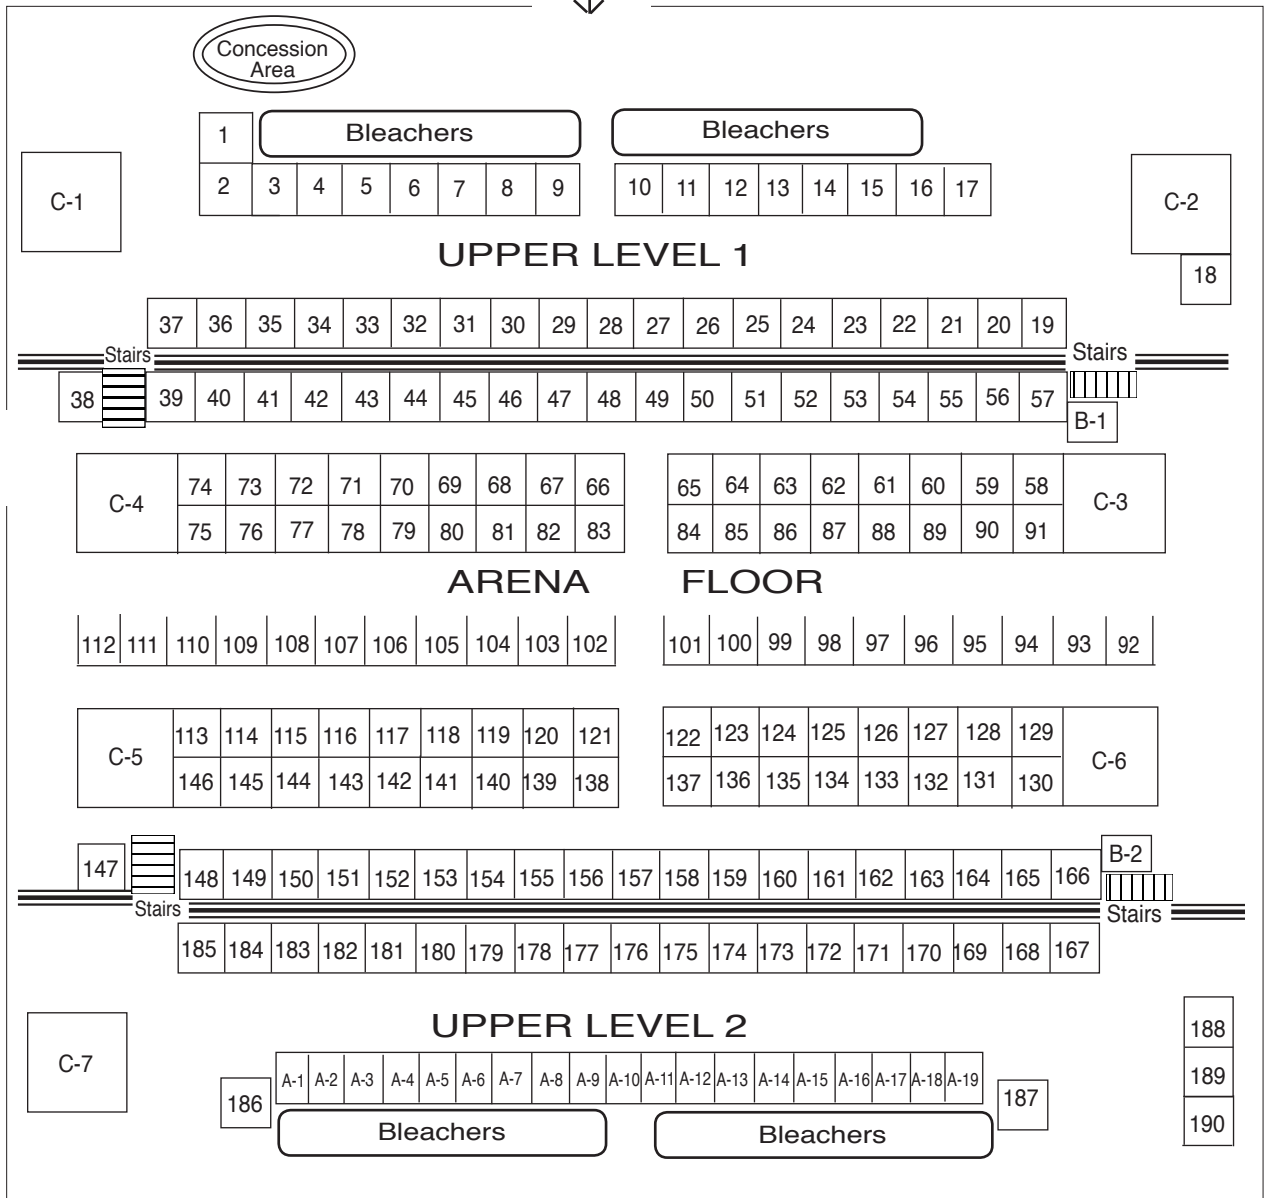

February 13-14-15, 2009

OLSRUD BUILDING

EXHIBIT BOOTH PRICING

(x = not available)

COMPTON ARENA:

- A-1 through A-19 (8' x 8').....\$375
- B-1 & B-2 (6' x 10').....\$450
- C-1 through C-7 (20' x 20').....\$2,300
- 1 through 190 (10' x 10').....\$575

- OLSRUD Bldg:** (10' x 10').....\$525
- (8' x 8').....\$375

Main Entrance

COMPTON ARENA

NOTE: MAP IS NOT TO SCALE