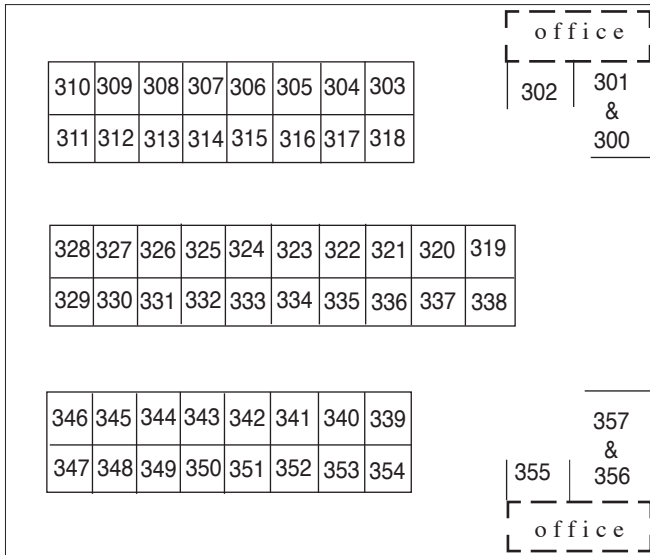

February 13-14-15, 2009

OLSRUD BUILDING

EXHIBIT BOOTH PRICING

(x = not available)

COMPTON ARENA:

- A-1 through A-19 (8' x 8').....\$375
- B-1 & B-2 (6' x 10').....\$450
- C-1 through C-7 (20' x 20').....\$2,300
- 1 through 190 (10' x 10').....\$575

- OLSRUD Bldg:** (10' x 10').....\$525
- (8' x 8').....\$375

Main Entrance

COMPTON ARENA

NOTE: MAP IS NOT TO SCALE